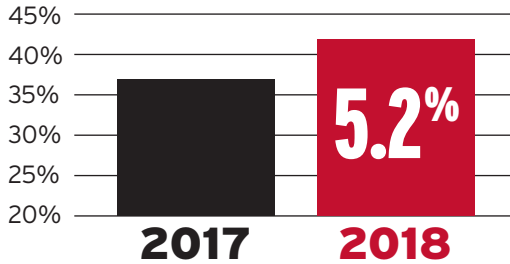

ONE YEAR FERTILITY INCREASE

Internal data shows 5.2% increase in fertility across all Semex bulls.

Fertility First™ sires have

2.7% HIGHER CONCEPTION RATE

than other Semex sires based on Semex's internal database of over 500,000 breedings

From the barn, to the lab, to the tank and to the farm gate, we are Science Driven and Results Focused

2% INCREASE in overall herd pregnancy rate using Fertility First semen

\$11 REDUCED COST PER PREGNANCY